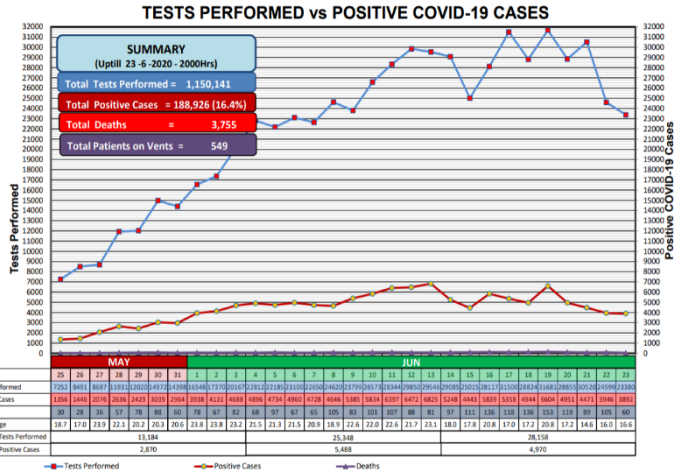

# NATIONAL COMMAND AND OPERATIONS CENTRE SITUATION REPORT PART - I

Issued: 2:00 PM  
24<sup>th</sup> June 2020

## Province-Wise COVID Cases

Provinces	Lab Tests		Lab Confirmed Cases		
	Total Tests Conducted in Last 24 Hours	Total Tests Conducted till date	Previous	Last 24 hours	Cumulative
AJK	259	13,967	869	23	892
Balochistan	580	44,474	9,587	47	9,634
Gilgit Baltistan	53	12,727	1,326	11	1,337
ICT	2,663	108,050	11,219	264	11,483
KP	3,076	130,297	22,633	755	23,388
Punjab	10,152	445,339	68,308	1,228	69,536
Sindh	6,597	395,287	71,092	1,564	72,656
<b>Total</b>	<b>23,380</b>	<b>1,150,141</b>	<b>185,034</b>	<b>3,892</b>	<b>188,926</b>