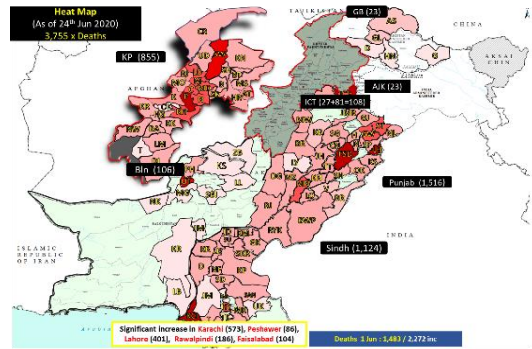

Clinical Status of COVID

Death Analysis

Deaths

Heat Map

Testing Facility

- Total Functioning Labs in Pakistan – 132
- Total Testing Capacity- 71,780
- Testing Conducted Last 24 hrs– 24,599