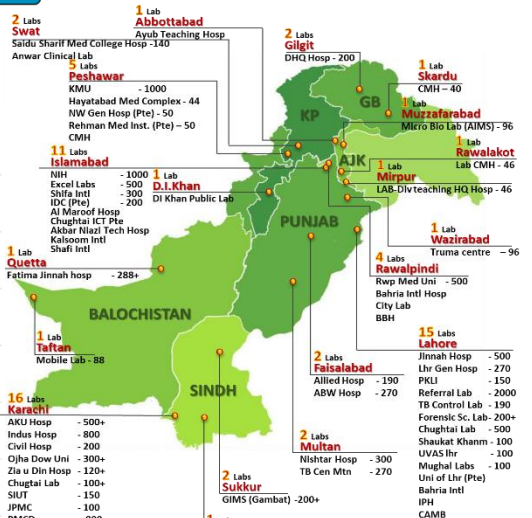

Testing Facility

- Total Functioning Labs in Pakistan – 132
- Total Testing Capacity- 71,780
- Testing Conducted Last 24 hrs– 24,599