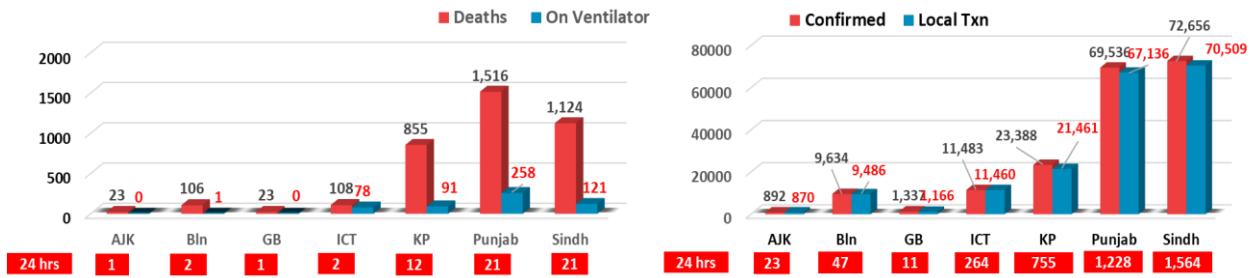

Clinical Status of COVID