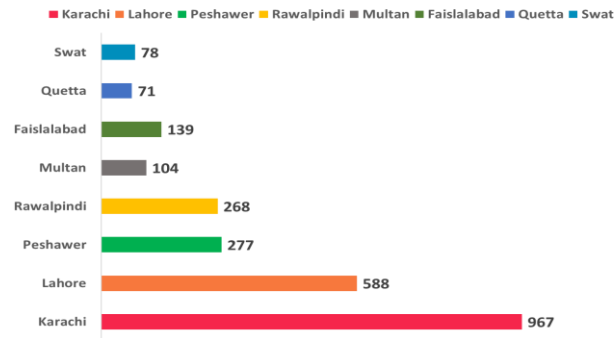

Clinical Status of COVID

Death Analysis

Deaths

Heat Map

Testing Facility

- Total Functioning Labs in Pakistan – 132
- Total Testing Capacity- 71,780
- Testing Conducted Last 24 hrs– 24,599