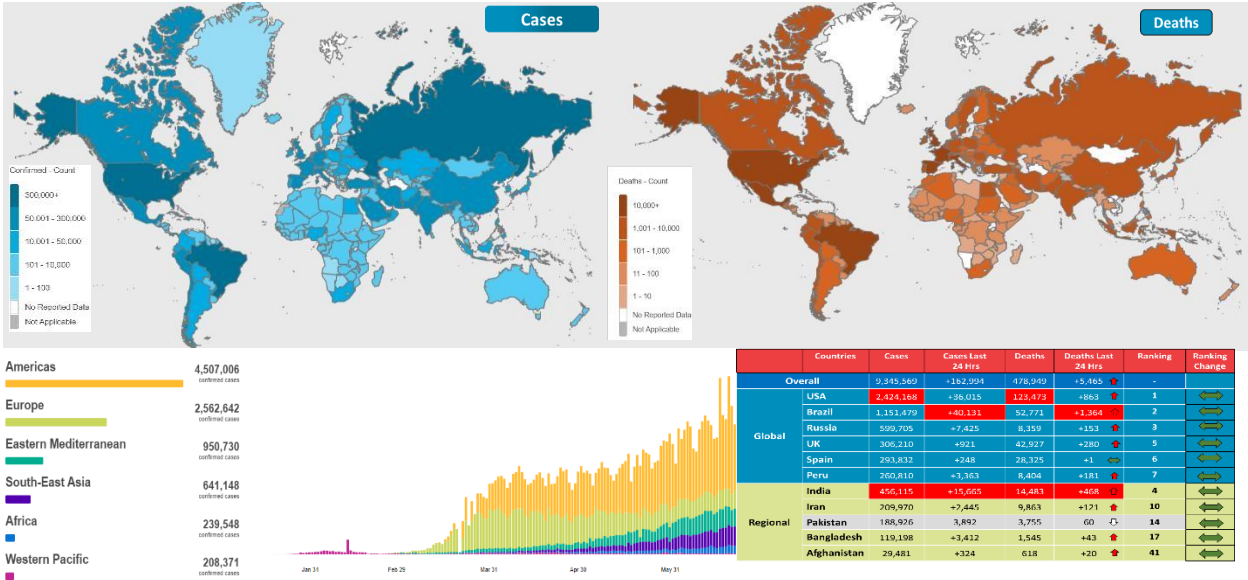

# NATIONAL COMMAND AND OPERATIONS CENTRE SITUATION REPORT PART - I

Issued: 2:00 PM  
24<sup>th</sup> June 2020

## Global Update

## Pakistan COVID Update

## Province-Wise COVID Cases

Provinces	Lab Tests		Lab Confirmed Cases		
	Total Tests Conducted in Last 24 Hours	Total Tests Conducted till date	Previous	Last 24 hours	Cumulative
AJK	259	13,967	869	23	892
Balochistan	580	44,474	9,587	47	9,634
Gilgit Baltistan	53	12,727	1,326	11	1,337
ICT	2,663	108,050	11,219	264	11,483
KP	3,076	130,297	22,633	755	23,388
Punjab	10,152	445,339	68,308	1,228	69,536
Sindh	6,597	395,287	71,092	1,564	72,656
<b>Total</b>	<b>23,380</b>	<b>1,150,141</b>	<b>185,034</b>	<b>3,892</b>	<b>188,926</b>