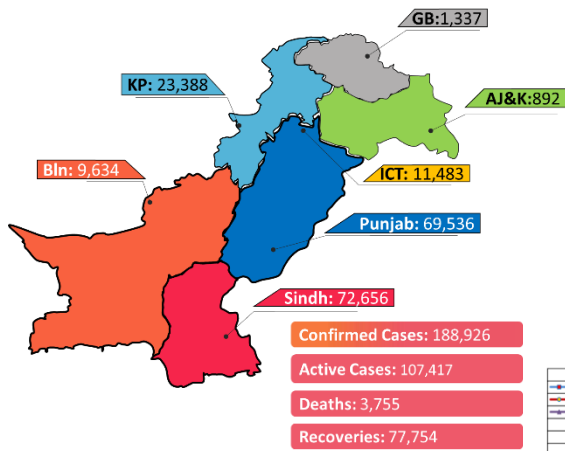

# NATIONAL COMMAND AND OPERATIONS CENTRE SITUATION REPORT PART - I

Issued: 2:00 PM  
24<sup>th</sup> June 2020

## Global Update

## Pakistan COVID Update

## Province-Wise COVID Cases

Provinces	Lab Tests		Lab Confirmed Cases		
	Total Tests Conducted in Last 24 Hours	Total Tests Conducted till date	Previous	Last 24 hours	Cumulative
AJK	259	13,967	869	23	892
Balochistan	580	44,474	9,587	47	9,634
Gilgit Baltistan	53	12,727	1,326	11	1,337
ICT	2,663	108,050	11,219	264	11,483
KP	3,076	130,297	22,633	755	23,388
Punjab	10,152	445,339	68,308	1,228	69,536
Sindh	6,597	395,287	71,092	1,564	72,656
<b>Total</b>	<b>23,380</b>	<b>1,150,141</b>	<b>185,034</b>	<b>3,892</b>	<b>188,926</b>