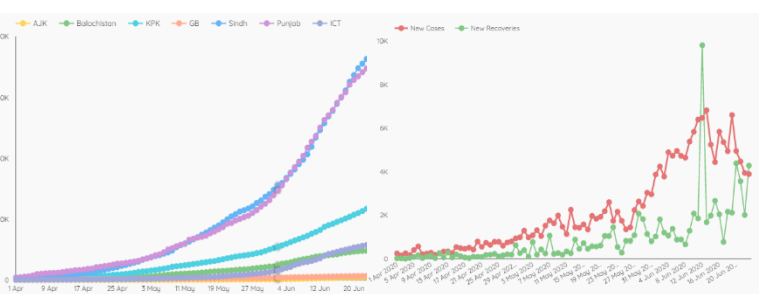

Cases Vs Recovery