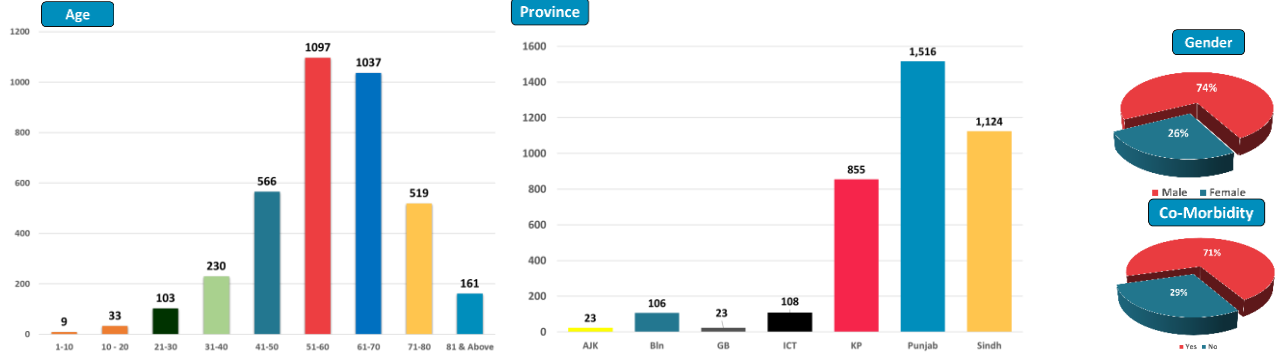

Death Analysis