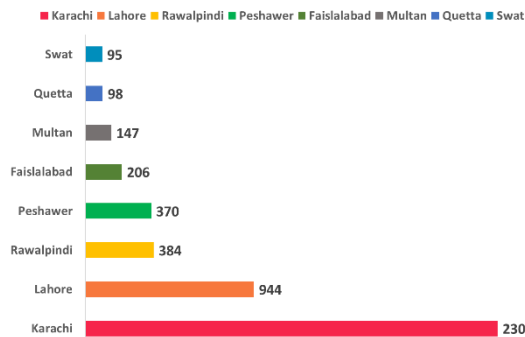

NATIONAL COMMAND AND OPERATIONS CENTRE SITUATION REPORT PART - I

Issued: 2:00 PM
1st Nov 2020

Global Update

Pakistan COVID Update

Province-Wise COVID Cases

Provinces	Lab Tests		Lab Confirmed Cases		
	Total Tests Conducted in Last 24 Hours	Total Tests Conducted till date	Previous	Last 24 hours	Cumulative
AJK	314	63,201	4,082	51	4,133
Balochistan	1,001	130,344	15,896	24	15,920
Gilgit Baltistan	380	44,497	4,248	13	4,261
ICT	4,271	495,509	19,818	152	19,970
KP	4,106	488,212	39,458	106	39,564
Punjab	10,114	1,593,677	104,016	255	104,271
Sindh	7,479	1,643,450	145,475	376	145,851
Total	27,665	4,458,890	332,993	977	333,970

Cases Vs Recovery

Clinical Status of COVID

Death Analysis

Deaths

Heat Map

Testing Facility

- Total Functioning Labs in Pakistan - 148
- Total Testing Capacity - 73,472
- Testing Conducted Last 24 hrs - 27,665

1. International

- a. Wimbledon champion Simona Halep has **tested positive for COVID-19** and says she has mild symptoms.
- b. Iran **imposes new restrictions** to stem coronavirus spread.
- c. Greece **to shut most bars**, restaurants in country for month from Tuesday.
- d. US reports **world record of more than 100,000 COVID-19 cases in single day**.
- e. India has registered **48,268 new confirmed coronavirus cases in the past 24 hours**.
- f. Russia's **daily tally of coronavirus cases has risen by 18,140**, including 4,952 in Moscow, taking the national total to 1,618,116.
- g. EU officials warned Europe to be ready for **wider COVID restrictions** as infections surged across the continent
- h. WHO DG has said that WHO will **continue to work in partnership** across the world to drive science, solutions and solidarity.
- i. China local authority warns of **coronavirus on packaging** of imported Brazilian food.
- j. World Bank's report on Migration and Development states that as COVID-19 pandemic and economic crisis continues to spread, the amount of money migrant workers send home is **projected to decline 14 percent by 2021**.