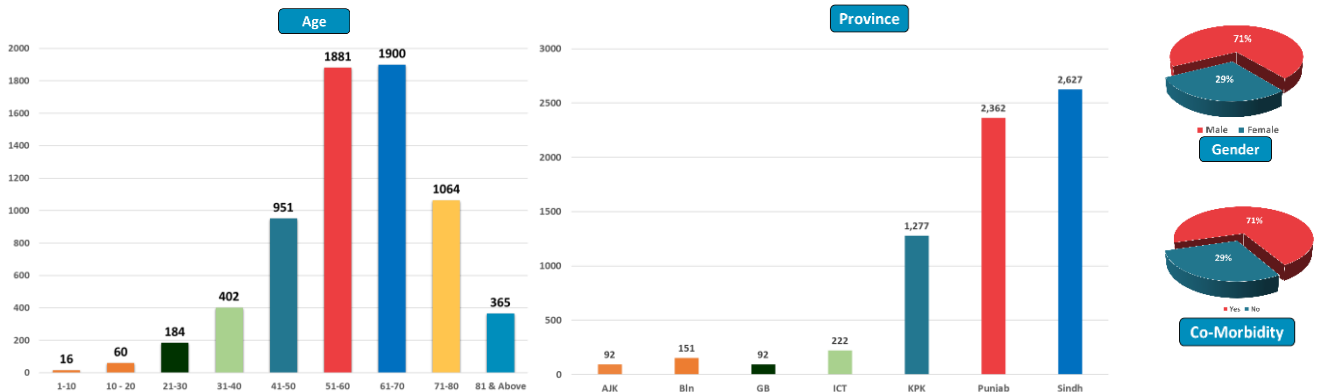

NATIONAL COMMAND AND OPERATIONS CENTRE SITUATION REPORT PART - I

Issued: 2:00 PM
1st Nov 2020

Global Update

Pakistan COVID Update

Province-Wise COVID Cases

Provinces	Lab Tests		Lab Confirmed Cases		
	Total Tests Conducted in Last 24 Hours	Total Tests Conducted till date	Previous	Last 24 hours	Cumulative
AJK	314	63,201	4,082	51	4,133
Balochistan	1,001	130,344	15,896	24	15,920
Gilgit Baltistan	380	44,497	4,248	13	4,261
ICT	4,271	495,509	19,818	152	19,970
KP	4,106	488,212	39,458	106	39,564
Punjab	10,114	1,593,677	104,016	255	104,271
Sindh	7,479	1,643,450	145,475	376	145,851
Total	27,665	4,458,890	332,993	977	333,970

Cases Vs Recovery

Clinical Status of COVID

Death Analysis

Deaths

Heat Map

Testing Facility

- Total Functioning Labs in Pakistan - 148
- Total Testing Capacity - 73,472
- Testing Conducted Last 24 hrs - 27,665

1. International

- a. Wimbledon champion Simona Halep has **tested positive for COVID-19** and says she has mild symptoms.
- b. Iran **imposes new restrictions** to stem coronavirus spread.
- c. Greece **to shut most bars**, restaurants in country for month from Tuesday.
- d. US reports **world record of more than 100,000 COVID-19 cases in single day**.
- e. India has registered **48,268 new confirmed coronavirus cases in the past 24 hours**.
- f. Russia's **daily tally of coronavirus cases has risen by 18,140**, including 4,952 in Moscow, taking the national total to 1,618,116.
- g. EU officials warned Europe to be ready for **wider COVID restrictions** as infections surged across the continent
- h. WHO DG has said that WHO will **continue to work in partnership** across the world to drive science, solutions and solidarity.
- i. China local authority warns of **coronavirus on packaging** of imported Brazilian food.
- j. World Bank's report on Migration and Development states that as COVID-19 pandemic and economic crisis continues to spread, the amount of money migrant workers send home is **projected to decline 14 percent by 2021**.