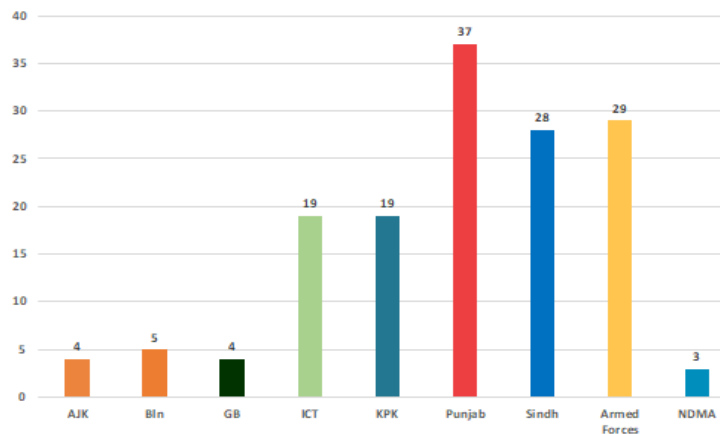

NATIONAL COMMAND AND OPERATIONS CENTRE SITUATION REPORT PART - I

Issued: 2:00 PM
1st Nov 2020

Global Update

Pakistan COVID Update

Province-Wise COVID Cases

Provinces	Lab Tests		Lab Confirmed Cases		
	Total Tests Conducted in Last 24 Hours	Total Tests Conducted till date	Previous	Last 24 hours	Cumulative
AJK	314	63,201	4,082	51	4,133
Balochistan	1,001	130,344	15,896	24	15,920
Gilgit Baltistan	380	44,497	4,248	13	4,261
ICT	4,271	495,509	19,818	152	19,970
KP	4,106	488,212	39,458	106	39,564
Punjab	10,114	1,593,677	104,016	255	104,271
Sindh	7,479	1,643,450	145,475	376	145,851
Total	27,665	4,458,890	332,993	977	333,970

Cases Vs Recovery

Clinical Status of COVID

Death Analysis

Deaths

Heat Map

Testing Facility

- Total Functioning Labs in Pakistan - 148
- Total Testing Capacity - 73,472
- Testing Conducted Last 24 hrs - 27,665

1. International

- a. Wimbledon champion Simona Halep has **tested positive for COVID-19** and says she has mild symptoms.
- b. Iran **imposes new restrictions** to stem coronavirus spread.
- c. Greece **to shut most bars**, restaurants in country for month from Tuesday.
- d. US reports **world record of more than 100,000 COVID-19 cases in single day**.
- e. India has registered **48,268 new confirmed coronavirus cases in the past 24 hours**.
- f. Russia's **daily tally of coronavirus cases has risen by 18,140**, including 4,952 in Moscow, taking the national total to 1,618,116.
- g. EU officials warned Europe to be ready for **wider COVID restrictions** as infections surged across the continent
- h. WHO DG has said that WHO will **continue to work in partnership** across the world to drive science, solutions and solidarity.
- i. China local authority warns of **coronavirus on packaging** of imported Brazilian food.
- j. World Bank's report on Migration and Development states that as COVID-19 pandemic and economic crisis continues to spread, the amount of money migrant workers send home is **projected to decline 14 percent by 2021**.