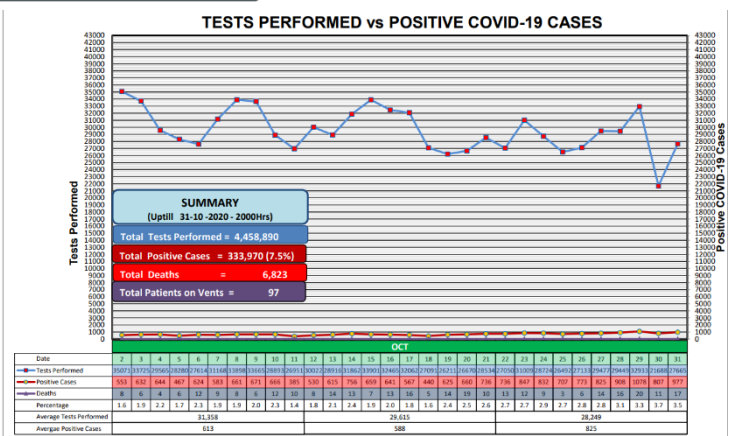

NATIONAL COMMAND AND OPERATIONS CENTRE SITUATION REPORT PART - I

Issued: 2:00 PM
1st Nov 2020

Global Update

Pakistan COVID Update

Province-Wise COVID Cases

Provinces	Lab Tests		Lab Confirmed Cases		
	Total Tests Conducted in Last 24 Hours	Total Tests Conducted till date	Previous	Last 24 hours	Cumulative
AJK	314	63,201	4,082	51	4,133
Balochistan	1,001	130,344	15,896	24	15,920
Gilgit Baltistan	380	44,497	4,248	13	4,261
ICT	4,271	495,509	19,818	152	19,970
KP	4,106	488,212	39,458	106	39,564
Punjab	10,114	1,593,677	104,016	255	104,271
Sindh	7,479	1,643,450	145,475	376	145,851
Total	27,665	4,458,890	332,993	977	333,970

Cases Vs Recovery

Clinical Status of COVID

Death Analysis

Deaths

Heat Map

Testing Facility

- Total Functioning Labs in Pakistan - 148
- Total Testing Capacity - 73,472
- Testing Conducted Last 24 hrs - 27,665

1. International

- a. Wimbledon champion Simona Halep has **tested positive for COVID-19** and says she has mild symptoms.
- b. Iran **imposes new restrictions** to stem coronavirus spread.
- c. Greece **to shut most bars**, restaurants in country for month from Tuesday.
- d. US reports **world record of more than 100,000 COVID-19 cases in single day**.
- e. India has registered **48,268 new confirmed coronavirus cases in the past 24 hours**.
- f. Russia's **daily tally of coronavirus cases has risen by 18,140**, including 4,952 in Moscow, taking the national total to 1,618,116.
- g. EU officials warned Europe to be ready for **wider COVID restrictions** as infections surged across the continent
- h. WHO DG has said that WHO will **continue to work in partnership** across the world to drive science, solutions and solidarity.
- i. China local authority warns of **coronavirus on packaging** of imported Brazilian food.
- j. World Bank's report on Migration and Development states that as COVID-19 pandemic and economic crisis continues to spread, the amount of money migrant workers send home is **projected to decline 14 percent by 2021**.