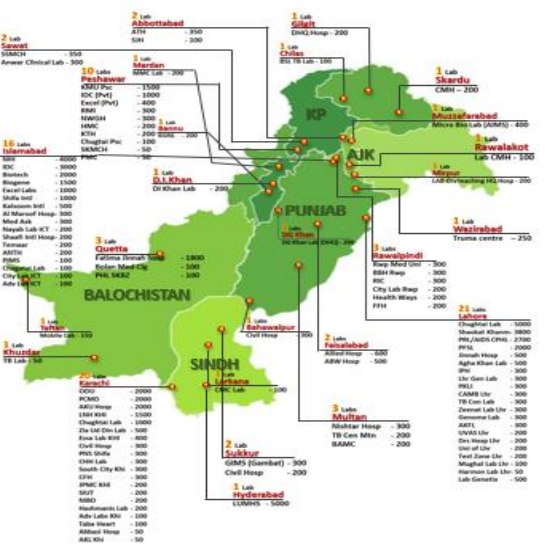

1. International

- a. Wimbledon champion Simona Halep has **tested positive for COVID-19** and says she has mild symptoms.
- b. Iran **imposes new restrictions** to stem coronavirus spread.
- c. Greece **to shut most bars**, restaurants in country for month from Tuesday.
- d. US reports **world record of more than 100,000 COVID-19 cases in single day**.
- e. India has registered **48,268 new confirmed coronavirus cases in the past 24 hours**.
- f. Russia's **daily tally of coronavirus cases has risen by 18,140**, including 4,952 in Moscow, taking the national total to 1,618,116.
- g. EU officials warned Europe to be ready for **wider COVID restrictions** as infections surged across the continent
- h. WHO DG has said that WHO will **continue to work in partnership** across the world to drive science, solutions and solidarity.
- i. China local authority warns of **coronavirus on packaging** of imported Brazilian food.
- j. World Bank's report on Migration and Development states that as COVID-19 pandemic and economic crisis continues to spread, the amount of money migrant workers send home is **projected to decline 14 percent by 2021**.

2. National

- a. Senator Musadik Malik isolating after **testing positive** for Covid-19.
- b. **539 more people recover** from coronavirus in Pakistan
- c. Islamabad reports more than **200 Covid-19 cases** for first time since June.
- d. Federal Minister for Maritime Affairs Ali Zaidi has **tested positive for coronavirus**.