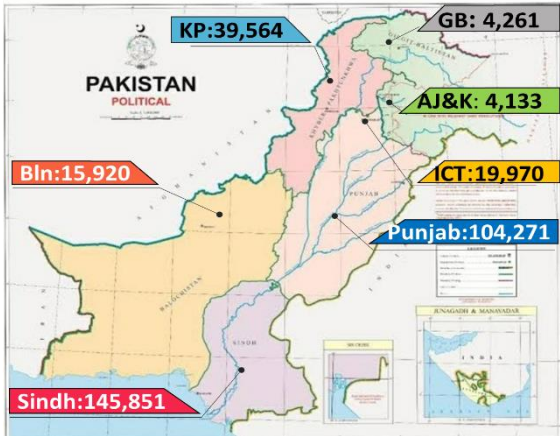

NATIONAL COMMAND AND OPERATIONS CENTRE SITUATION REPORT PART - I

Issued: 2:00 PM
1st Nov 2020

Global Update

Pakistan COVID Update

Province-Wise COVID Cases

Provinces	Lab Tests		Lab Confirmed Cases		
	Total Tests Conducted in Last 24 Hours	Total Tests Conducted till date	Previous	Last 24 hours	Cumulative
AJK	314	63,201	4,082	51	4,133
Balochistan	1,001	130,344	15,896	24	15,920
Gilgit Baltistan	380	44,497	4,248	13	4,261
ICT	4,271	495,509	19,818	152	19,970
KP	4,106	488,212	39,458	106	39,564
Punjab	10,114	1,593,677	104,016	255	104,271
Sindh	7,479	1,643,450	145,475	376	145,851
Total	27,665	4,458,890	332,993	977	333,970

2. National

- a. Senator Musadik Malik isolating after **testing positive** for Covid-19.
- b. **539 more people recover** from coronavirus in Pakistan
- c. Islamabad reports more than **200 Covid-19 cases** for first time since June.
- d. Federal Minister for Maritime Affairs Ali Zaidi has **tested positive for coronavirus**.