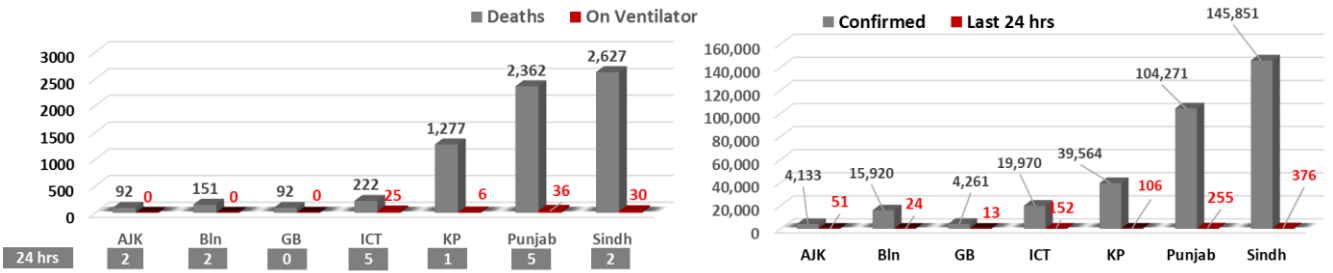

NATIONAL COMMAND AND OPERATIONS CENTRE SITUATION REPORT PART - I

Issued: 2:00 PM
1st Nov 2020

Global Update

Pakistan COVID Update

Province-Wise COVID Cases

Provinces	Lab Tests		Lab Confirmed Cases		
	Total Tests Conducted in Last 24 Hours	Total Tests Conducted till date	Previous	Last 24 hours	Cumulative
AJK	314	63,201	4,082	51	4,133
Balochistan	1,001	130,344	15,896	24	15,920
Gilgit Baltistan	380	44,497	4,248	13	4,261
ICT	4,271	495,509	19,818	152	19,970
KP	4,106	488,212	39,458	106	39,564
Punjab	10,114	1,593,677	104,016	255	104,271
Sindh	7,479	1,643,450	145,475	376	145,851
Total	27,665	4,458,890	332,993	977	333,970

Cases Vs Recovery

Clinical Status of COVID

Death Analysis

Deaths

Heat Map

Testing Facility

- Total Functioning Labs in Pakistan - 148
- Total Testing Capacity - 73,472
- Testing Conducted Last 24 hrs - 27,665

1. International

- a. Wimbledon champion Simona Halep has **tested positive for COVID-19** and says she has mild symptoms.
- b. Iran **imposes new restrictions** to stem coronavirus spread.
- c. Greece **to shut most bars**, restaurants in country for month from Tuesday.
- d. US reports **world record of more than 100,000 COVID-19 cases in single day**.
- e. India has registered **48,268 new confirmed coronavirus cases in the past 24 hours**.
- f. Russia's **daily tally of coronavirus cases has risen by 18,140**, including 4,952 in Moscow, taking the national total to 1,618,116.
- g. EU officials warned Europe to be ready for **wider COVID restrictions** as infections surged across the continent
- h. WHO DG has said that WHO will **continue to work in partnership** across the world to drive science, solutions and solidarity.
- i. China local authority warns of **coronavirus on packaging** of imported Brazilian food.
- j. World Bank's report on Migration and Development states that as COVID-19 pandemic and economic crisis continues to spread, the amount of money migrant workers send home is **projected to decline 14 percent by 2021**.