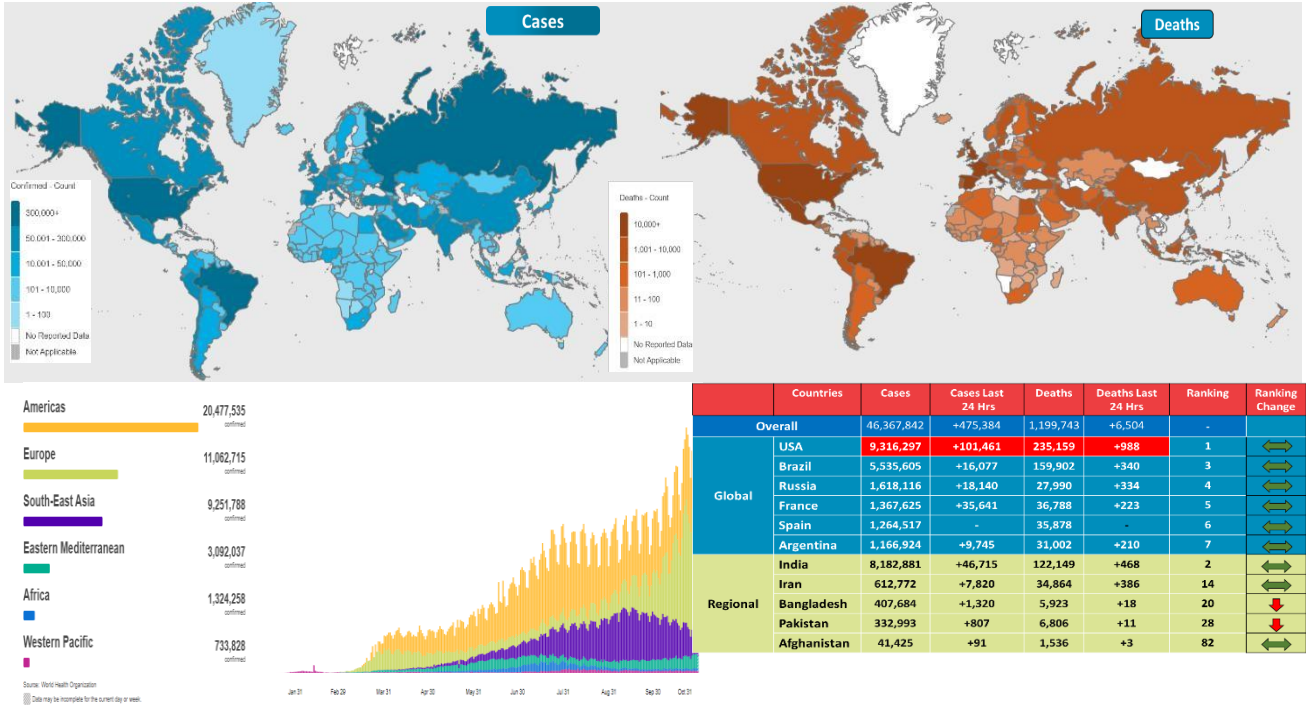

NATIONAL COMMAND AND OPERATIONS CENTRE SITUATION REPORT PART - I

Issued: 2:00 PM
1st Nov 2020

Global Update

Pakistan COVID Update

Province-Wise COVID Cases

Provinces	Lab Tests		Lab Confirmed Cases		
	Total Tests Conducted in Last 24 Hours	Total Tests Conducted till date	Previous	Last 24 hours	Cumulative
AJK	314	63,201	4,082	51	4,133
Balochistan	1,001	130,344	15,896	24	15,920
Gilgit Baltistan	380	44,497	4,248	13	4,261
ICT	4,271	495,509	19,818	152	19,970
KP	4,106	488,212	39,458	106	39,564
Punjab	10,114	1,593,677	104,016	255	104,271
Sindh	7,479	1,643,450	145,475	376	145,851
Total	27,665	4,458,890	332,993	977	333,970

1. International

- a. Wimbledon champion Simona Halep has **tested positive for COVID-19** and says she has mild symptoms.
- b. Iran **imposes new restrictions** to stem coronavirus spread.
- c. Greece **to shut most bars**, restaurants in country for month from Tuesday.
- d. US reports **world record of more than 100,000 COVID-19 cases in single day**.
- e. India has registered **48,268 new confirmed coronavirus cases in the past 24 hours**.
- f. Russia's **daily tally of coronavirus cases has risen by 18,140**, including 4,952 in Moscow, taking the national total to 1,618,116.
- g. EU officials warned Europe to be ready for **wider COVID restrictions** as infections surged across the continent
- h. WHO DG has said that WHO will **continue to work in partnership** across the world to drive science, solutions and solidarity.
- i. China local authority warns of **coronavirus on packaging** of imported Brazilian food.
- j. World Bank's report on Migration and Development states that as COVID-19 pandemic and economic crisis continues to spread, the amount of money migrant workers send home is **projected to decline 14 percent by 2021**.