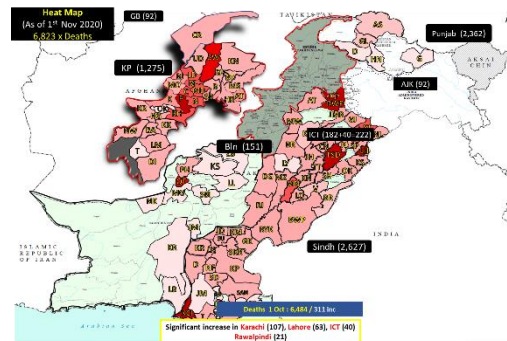

NATIONAL COMMAND AND OPERATIONS CENTRE SITUATION REPORT PART - I

Issued: 2:00 PM
1st Nov 2020

Global Update

Pakistan COVID Update

Province-Wise COVID Cases

Provinces	Lab Tests		Lab Confirmed Cases		
	Total Tests Conducted in Last 24 Hours	Total Tests Conducted till date	Previous	Last 24 hours	Cumulative
AJK	314	63,201	4,082	51	4,133
Balochistan	1,001	130,344	15,896	24	15,920
Gilgit Baltistan	380	44,497	4,248	13	4,261
ICT	4,271	495,509	19,818	152	19,970
KP	4,106	488,212	39,458	106	39,564
Punjab	10,114	1,593,677	104,016	255	104,271
Sindh	7,479	1,643,450	145,475	376	145,851
Total	27,665	4,458,890	332,993	977	333,970

Cases Vs Recovery

Clinical Status of COVID

Death Analysis

Deaths

Heat Map

Testing Facility

- Total Functioning Labs in Pakistan - 148
- Total Testing Capacity - 73,472
- Testing Conducted Last 24 hrs - 27,665

1. International

- a. Wimbledon champion Simona Halep has **tested positive for COVID-19** and says she has mild symptoms.
- b. Iran **imposes new restrictions** to stem coronavirus spread.
- c. Greece **to shut most bars**, restaurants in country for month from Tuesday.
- d. US reports **world record of more than 100,000 COVID-19 cases in single day**.
- e. India has registered **48,268 new confirmed coronavirus cases in the past 24 hours**.
- f. Russia's **daily tally of coronavirus cases has risen by 18,140**, including 4,952 in Moscow, taking the national total to 1,618,116.
- g. EU officials warned Europe to be ready for **wider COVID restrictions** as infections surged across the continent
- h. WHO DG has said that WHO will **continue to work in partnership** across the world to drive science, solutions and solidarity.
- i. China local authority warns of **coronavirus on packaging** of imported Brazilian food.
- j. World Bank's report on Migration and Development states that as COVID-19 pandemic and economic crisis continues to spread, the amount of money migrant workers send home is **projected to decline 14 percent by 2021**.