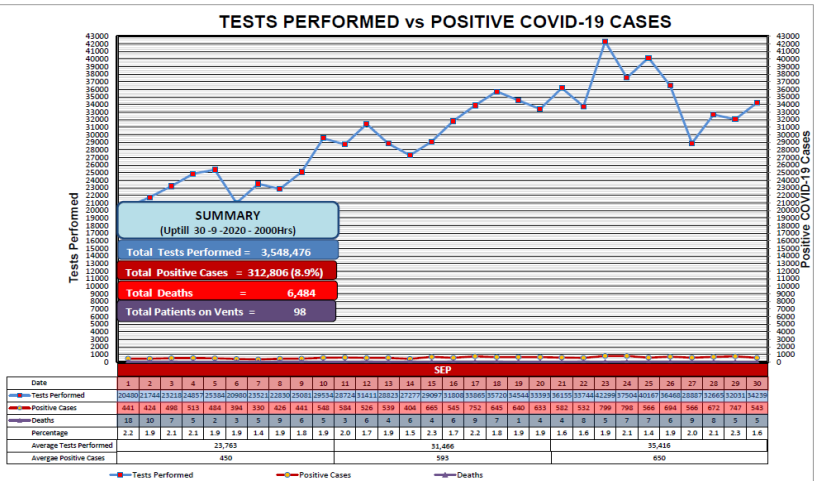

NATIONAL COMMAND AND OPERATIONS CENTRE SITUATION REPORT PART - I

Issued: 2:00 PM
1st Oct 2020

Global Update

	Countries	Cases	Cases Last 24 Hrs	Deaths	Deaths Last 24 Hrs	Ranking	Ranking Change
Global	Overall	34,147,983	+313,858	1,018,218	+6,209	-	
	USA	7,447,282	+40,929	211,740	+955	1	↔
	Brazil	4,813,586	+33,269	143,962	+952	3	↔
	Russia	1,176,286	+8,481	20,722	+177	4	↔
	Colombia	829,679	+5,637	25,998	+170	5	↔
	Peru	814,829	+3,061	32,463	+67	6	↔
	Spain	769,188	+11,016	31,791	+177	7	↔
Regional	India	6,310,267	+86,748	98,708	+1,179	2	↔
	Iran	457,219	+3,582	26,169	+183	13	↔
	Bangladesh	363,479	+1,436	5,251	+32	15	↔
	Pakistan	312,806	+543	6,484	+5	20	↔
	Afghanistan	39,268	+14	1,458	-	69	↓

Pakistan COVID Update

Province-Wise COVID Cases

Provinces	Lab Tests		Lab Confirmed Cases		
	Total Tests Conducted In Last 24 Hours	Total Tests Conducted till date	Previous	Last 24 hours	Cumulative
AJK	624	46,851	2,698	33	2,731
Balochistan	1,254	100,709	15,257	24	15,281
Gilgit Baltistan	506	32,848	3,778	09	3,787
ICT	4,678	367,883	16,581	30	16,611
KP	4,053	372,976	37,776	35	37,811
Punjab	12,184	1,264,130	99,378	101	99,479
Sindh	10,940	1,363,079	136,795	311	137,106
Total	34,239	3,548,476	312,263	543	312,806