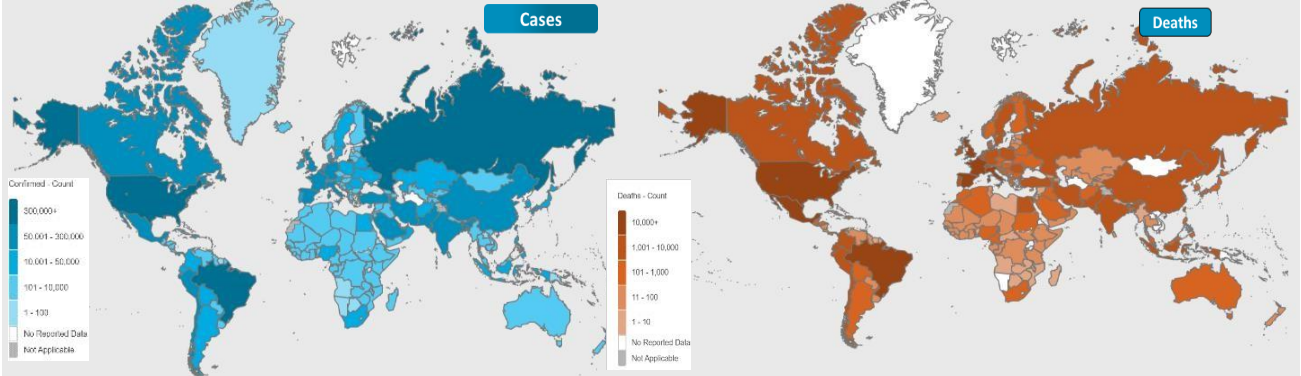

NATIONAL COMMAND AND OPERATIONS CENTRE SITUATION REPORT PART - I

Issued: 2:00 PM
1st Oct 2020

Global Update

	Countries	Cases	Cases Last 24 Hrs	Deaths	Deaths Last 24 Hrs	Ranking	Ranking Change
Global	Overall	34,147,983	+313,858	1,018,218	+6,209	-	
	USA	7,447,282	+40,929	211,740	+955	1	↔
	Brazil	4,813,586	+33,269	143,962	+952	3	↔
	Russia	1,176,286	+8,481	20,722	+177	4	↔
	Colombia	829,679	+5,637	25,998	+170	5	↔
	Peru	814,829	+3,061	32,463	+67	6	↔
	Spain	769,188	+11,016	31,791	+177	7	↔
Regional	India	6,310,267	+86,748	98,708	+1,179	2	↔
	Iran	457,219	+3,582	26,169	+183	13	↔
	Bangladesh	363,479	+1,436	5,251	+32	15	↔
	Pakistan	312,806	+543	6,484	+5	20	↔
	Afghanistan	39,268	+14	1,458	-	69	↓

Pakistan COVID Update

Province-Wise COVID Cases

Provinces	Lab Tests		Lab Confirmed Cases		
	Total Tests Conducted In Last 24 Hours	Total Tests Conducted till date	Previous	Last 24 hours	Cumulative
AJK	624	46,851	2,698	33	2,731
Balochistan	1,254	100,709	15,257	24	15,281
Gilgit Baltistan	506	32,848	3,778	09	3,787
ICT	4,678	367,883	16,581	30	16,611
KP	4,053	372,976	37,776	35	37,811
Punjab	12,184	1,264,130	99,378	101	99,479
Sindh	10,940	1,363,079	136,795	311	137,106
Total	34,239	3,548,476	312,263	543	312,806