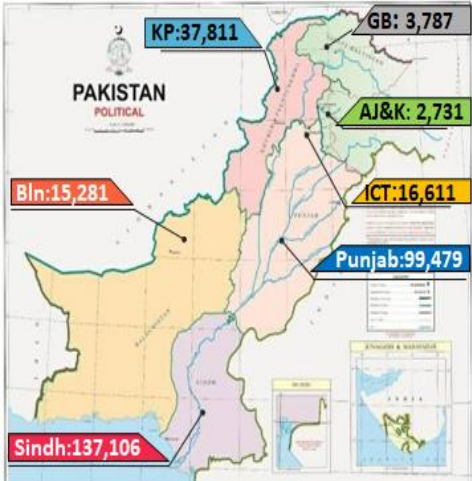

NATIONAL COMMAND AND OPERATIONS CENTRE SITUATION REPORT PART - I

Issued: 2:00 PM
1st Oct 2020

Global Update

	Countries	Cases	Cases Last 24 Hrs	Deaths	Deaths Last 24 Hrs	Ranking	Ranking Change
Global	Overall	34,147,983	+313,858	1,018,218	+6,209	-	
	USA	7,447,282	+40,929	211,740	+955	1	↔
	Brazil	4,813,586	+33,269	143,962	+952	3	↔
	Russia	1,176,286	+8,481	20,722	+177	4	↔
	Colombia	829,679	+5,637	25,998	+170	5	↔
	Peru	814,829	+3,061	32,463	+67	6	↔
	Spain	769,188	+11,016	31,791	+177	7	↔
Regional	India	6,310,267	+86,748	98,708	+1,179	2	↔
	Iran	457,219	+3,582	26,169	+183	13	↔
	Bangladesh	363,479	+1,436	5,251	+32	15	↔
	Pakistan	312,806	+543	6,484	+5	20	↔
	Afghanistan	39,268	+14	1,458	-	69	↓

Pakistan COVID Update

Province-Wise COVID Cases

Provinces	Lab Tests		Lab Confirmed Cases		
	Total Tests Conducted In Last 24 Hours	Total Tests Conducted till date	Previous	Last 24 hours	Cumulative
AJK	624	46,851	2,698	33	2,731
Balochistan	1,254	100,709	15,257	24	15,281
Gilgit Baltistan	506	32,848	3,778	09	3,787
ICT	4,678	367,883	16,581	30	16,611
KP	4,053	372,976	37,776	35	37,811
Punjab	12,184	1,264,130	99,378	101	99,479
Sindh	10,940	1,363,079	136,795	311	137,106
Total	34,239	3,548,476	312,263	543	312,806

Cases Vs Recovery

Clinical Status of COVID

Death Analysis

Testing Facility

- Total Functioning Labs in Pakistan - 147
- Total Testing Capacity - 73,332
- Testing Conducted Last 24 hrs - 34,239

1. International