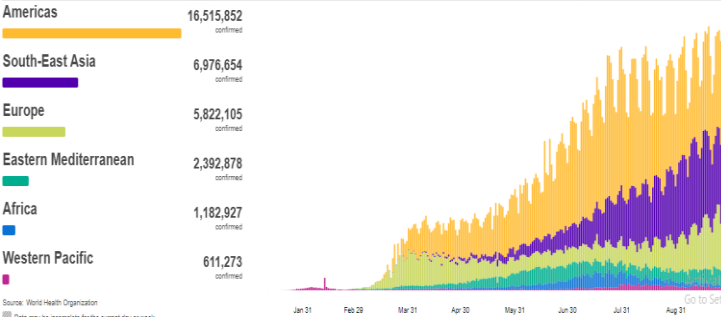

NATIONAL COMMAND AND OPERATIONS CENTRE SITUATION REPORT PART - I

Issued: 2:00 PM
1st Oct 2020

Global Update

	Countries	Cases	Cases Last 24 Hrs	Deaths	Deaths Last 24 Hrs	Ranking	Ranking Change
Global	Overall	34,147,983	+313,858	1,018,218	+6,209	-	
	USA	7,447,282	+40,929	211,740	+955	1	↔
	Brazil	4,813,586	+33,269	143,962	+952	3	↔
	Russia	1,176,286	+8,481	20,722	+177	4	↔
	Colombia	829,679	+5,637	25,998	+170	5	↔
	Peru	814,829	+3,061	32,463	+67	6	↔
	Spain	769,188	+11,016	31,791	+177	7	↔
Regional	India	6,310,267	+86,748	98,708	+1,179	2	↔
	Iran	457,219	+3,582	26,169	+183	13	↔
	Bangladesh	363,479	+1,436	5,251	+32	15	↔
	Pakistan	312,806	+543	6,484	+5	20	↔
	Afghanistan	39,268	+14	1,458	-	69	↓

Pakistan COVID Update

Province-Wise COVID Cases

Provinces	Lab Tests		Lab Confirmed Cases		
	Total Tests Conducted In Last 24 Hours	Total Tests Conducted till date	Previous	Last 24 hours	Cumulative
AJK	624	46,851	2,698	33	2,731
Balochistan	1,254	100,709	15,257	24	15,281
Gilgit Baltistan	506	32,848	3,778	09	3,787
ICT	4,678	367,883	16,581	30	16,611
KP	4,053	372,976	37,776	35	37,811
Punjab	12,184	1,264,130	99,378	101	99,479
Sindh	10,940	1,363,079	136,795	311	137,106
Total	34,239	3,548,476	312,263	543	312,806