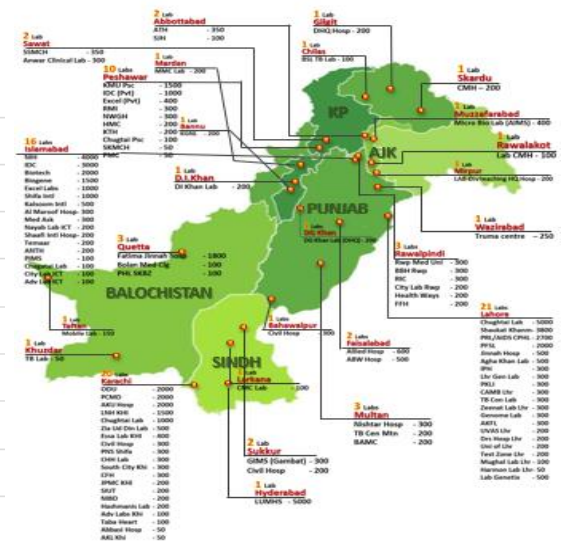

Pakistan COVID Update

Province-Wise COVID Cases

Provinces	Lab Tests		Lab Confirmed Cases		
	Total Tests Conducted In Last 24 Hours	Total Tests Conducted till date	Previous	Last 24 hours	Cumulative
AJK	624	46,851	2,698	33	2,731
Balochistan	1,254	100,709	15,257	24	15,281
Gilgit Baltistan	506	32,848	3,778	09	3,787
ICT	4,678	367,883	16,581	30	16,611
KP	4,053	372,976	37,776	35	37,811
Punjab	12,184	1,264,130	99,378	101	99,479
Sindh	10,940	1,363,079	136,795	311	137,106
Total	34,239	3,548,476	312,263	543	312,806

Cases Vs Recovery

Clinical Status of COVID

Death Analysis

Testing Facility

- Total Functioning Labs in Pakistan - 147
- Total Testing Capacity - 73,332
- Testing Conducted Last 24 hrs - 34,239

1. International

- a. US FDA's chief has **apologized for overselling plasma's benefits as a** World Bank (WB) President David Malpass has said that he is **seeking board approval for a \$12 billion coronavirus vaccine financing plan to help poor and developing countries.**
- b. **India's COVID-19 tally surged to 6.23 million** after reporting 80,472 new cases in the last 24 hours.
- c. **Britain reports over 7,000 cases for second day in a row.**
- d. Study of Moderna Inc's coronavirus vaccine candidate in older adults has shown that it produces **virus-neutralizing antibodies at levels similar to those seen in younger adults.**
- e. New York City's Mayor has cautioned to **fine anyone caught in public without a mask.**
- f. Saudi Arabia's official data shows that its **economy shrank by 7% in the second quarter while unemployment hit a record high of 15.4 %.**
- g. Walt Disney Co said it would **lay off at least 28,000 employees as its flagship California theme park remains closed during the pandemic.**