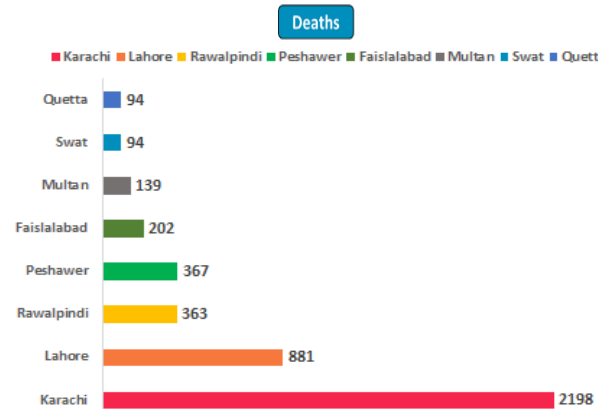

NATIONAL COMMAND AND OPERATIONS CENTRE SITUATION REPORT PART - I

Issued: 2:00 PM
1st Oct 2020

Global Update

	Countries	Cases	Cases Last 24 Hrs	Deaths	Deaths Last 24 Hrs	Ranking	Ranking Change
Global	Overall	34,147,983	+313,858	1,018,218	+6,209	-	
	USA	7,447,282	+40,929	211,740	+955	1	↔
	Brazil	4,813,586	+33,269	143,962	+952	3	↔
	Russia	1,176,286	+8,481	20,722	+177	4	↔
	Colombia	829,679	+5,637	25,998	+170	5	↔
	Peru	814,829	+3,061	32,463	+67	6	↔
	Spain	769,188	+11,016	31,791	+177	7	↔
Regional	India	6,310,267	+86,748	98,708	+1,179	2	↔
	Iran	457,219	+3,582	26,169	+183	13	↔
	Bangladesh	363,479	+1,436	5,251	+32	15	↔
	Pakistan	312,806	+543	6,484	+5	20	↔
	Afghanistan	39,268	+14	1,458	-	69	↓

Pakistan COVID Update

Province-Wise COVID Cases

Provinces	Lab Tests		Lab Confirmed Cases		
	Total Tests Conducted In Last 24 Hours	Total Tests Conducted till date	Previous	Last 24 hours	Cumulative
AJK	624	46,851	2,698	33	2,731
Balochistan	1,254	100,709	15,257	24	15,281
Gilgit Baltistan	506	32,848	3,778	09	3,787
ICT	4,678	367,883	16,581	30	16,611
KP	4,053	372,976	37,776	35	37,811
Punjab	12,184	1,264,130	99,378	101	99,479
Sindh	10,940	1,363,079	136,795	311	137,106
Total	34,239	3,548,476	312,263	543	312,806

Cases Vs Recovery

Clinical Status of COVID

Death Analysis

Testing Facility

- Total Functioning Labs in Pakistan - 147
- Total Testing Capacity - 73,332
- Testing Conducted Last 24 hrs - 34,239

1. International