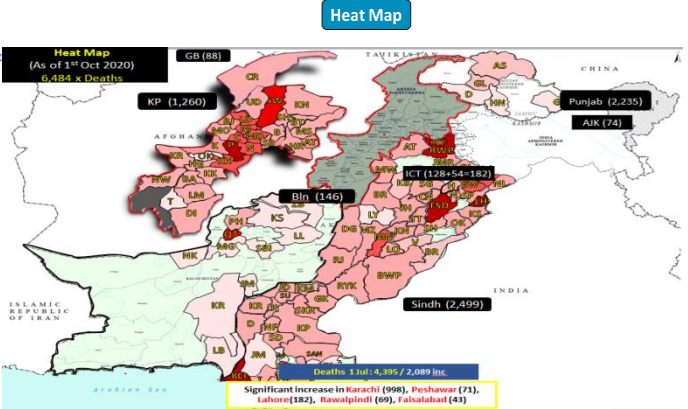

Death Analysis