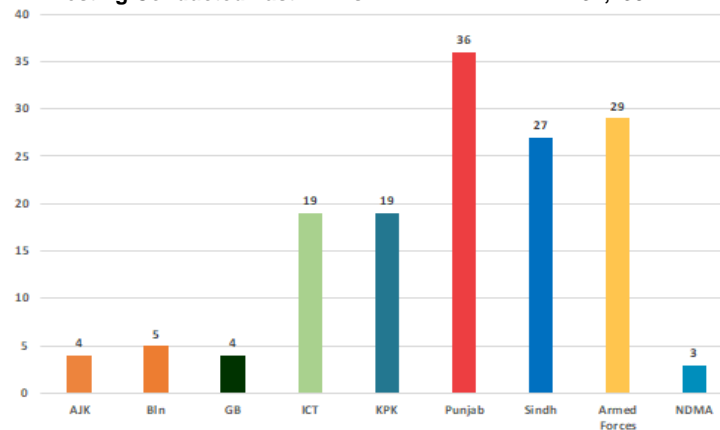

Pakistan COVID Update

Province-Wise COVID Cases

Provinces	Lab Tests		Lab Confirmed Cases		
	Total Tests Conducted In Last 24 Hours	Total Tests Conducted till date	Previous	Last 24 hours	Cumulative
AJK	624	46,851	2,698	33	2,731
Balochistan	1,254	100,709	15,257	24	15,281
Gilgit Baltistan	506	32,848	3,778	09	3,787
ICT	4,678	367,883	16,581	30	16,611
KP	4,053	372,976	37,776	35	37,811
Punjab	12,184	1,264,130	99,378	101	99,479
Sindh	10,940	1,363,079	136,795	311	137,106
Total	34,239	3,548,476	312,263	543	312,806

Cases Vs Recovery

Clinical Status of COVID

Death Analysis

Testing Facility

- Total Functioning Labs in Pakistan - 147
- Total Testing Capacity - 73,332
- Testing Conducted Last 24 hrs - 34,239

1. International

- a. US FDA's chief has **apologized for overselling plasma's benefits as a** World Bank (WB) President David Malpass has said that he is **seeking board approval for a \$12 billion coronavirus vaccine financing plan to help poor and developing countries.**
- b. **India's COVID-19 tally surged to 6.23 million** after reporting 80,472 new cases in the last 24 hours.
- c. **Britain reports over 7,000 cases for second day in a row.**
- d. Study of Moderna Inc's coronavirus vaccine candidate in older adults has shown that it produces **virus-neutralizing antibodies at levels similar to those seen in younger adults.**
- e. New York City's Mayor has cautioned to **fine anyone caught in public without a mask.**
- f. Saudi Arabia's official data shows that its **economy shrank by 7% in the second quarter while unemployment hit a record high of 15.4 %.**
- g. Walt Disney Co said it would **lay off at least 28,000 employees as its flagship California theme park remains closed during the pandemic.**