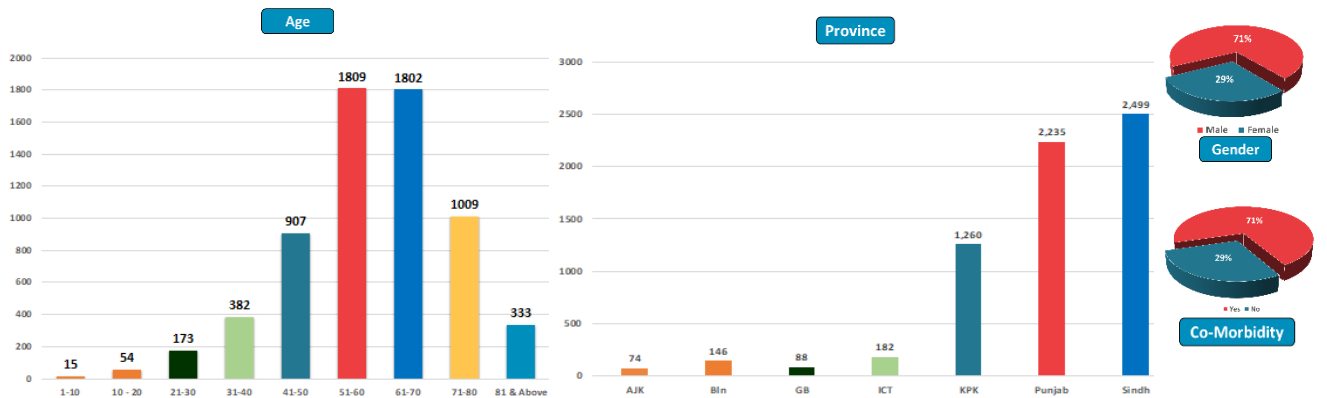

Death Analysis