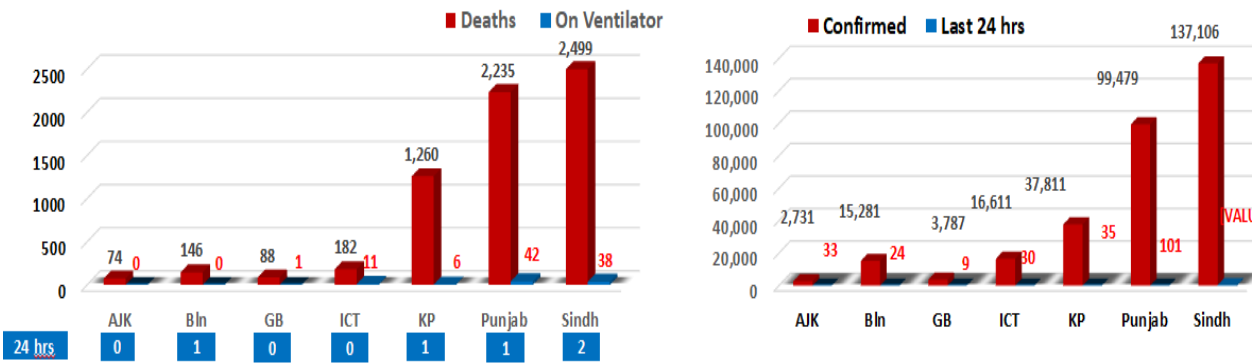

NATIONAL COMMAND AND OPERATIONS CENTRE SITUATION REPORT PART - I

Issued: 2:00 PM
1st Oct 2020

Global Update

	Countries	Cases	Cases Last 24 Hrs	Deaths	Deaths Last 24 Hrs	Ranking	Ranking Change
Global	Overall	34,147,983	+313,858	1,018,218	+6,209	-	
	USA	7,447,282	+40,929	211,740	+955	1	↔
	Brazil	4,813,586	+33,269	143,962	+952	3	↔
	Russia	1,176,286	+8,481	20,722	+177	4	↔
	Colombia	829,679	+5,637	25,998	+170	5	↔
	Peru	814,829	+3,061	32,463	+67	6	↔
	Spain	769,188	+11,016	31,791	+177	7	↔
Regional	India	6,310,267	+86,748	98,708	+1,179	2	↔
	Iran	457,219	+3,582	26,169	+183	13	↔
	Bangladesh	363,479	+1,436	5,251	+32	15	↔
	Pakistan	312,806	+543	6,484	+5	20	↔
	Afghanistan	39,268	+14	1,458	-	69	↓

Pakistan COVID Update

Province-Wise COVID Cases

Provinces	Lab Tests		Lab Confirmed Cases		
	Total Tests Conducted In Last 24 Hours	Total Tests Conducted till date	Previous	Last 24 hours	Cumulative
AJK	624	46,851	2,698	33	2,731
Balochistan	1,254	100,709	15,257	24	15,281
Gilgit Baltistan	506	32,848	3,778	09	3,787
ICT	4,678	367,883	16,581	30	16,611
KP	4,053	372,976	37,776	35	37,811
Punjab	12,184	1,264,130	99,378	101	99,479
Sindh	10,940	1,363,079	136,795	311	137,106
Total	34,239	3,548,476	312,263	543	312,806

Cases Vs Recovery

Clinical Status of COVID

Death Analysis

Testing Facility

- Total Functioning Labs in Pakistan - 147
- Total Testing Capacity - 73,332
- Testing Conducted Last 24 hrs - 34,239

1. International