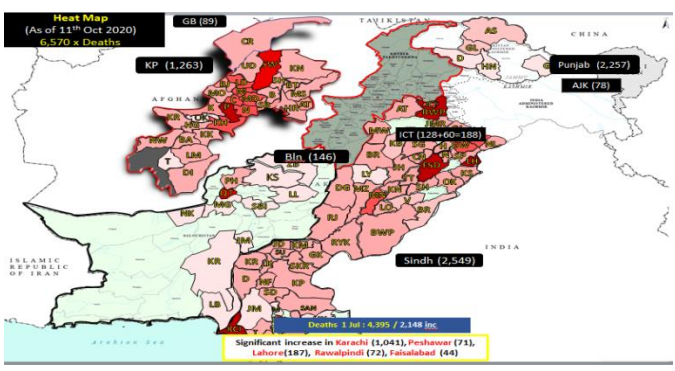

NATIONAL COMMAND AND OPERATIONS CENTRE SITUATION REPORT PART - I

Issued: 2:00 PM
11th Oct 2020

Global Update

Pakistan COVID Update

Province-Wise COVID Cases

Provinces	Lab Tests		Lab Confirmed Cases		
	Total Tests Conducted In Last 24 Hours	Total Tests Conducted till date	Previous	Last 24 hours	Cumulative
AJK	534	52,317	2,991	54	3,045
Balochistan	948	112,580	15,498	22	15,520
Gilgit Baltistan	450	37,304	3,900	24	3,924
ICT	4,541	407,479	17,210	86	17,296
KP	3,720	407,304	38,273	56	38,329
Punjab	11,185	1,376,263	100,484	203	100,687
Sindh	7,515	1,464,598	139,910	221	140,131
Total	28,893	3,857,845	318,266	666	318,932

Cases Vs Recovery

Clinical Status of COVID

Death Analysis

Testing Facility

- Total Functioning Labs in Pakistan - 147
- Total Testing Capacity - 73,332
- Testing Conducted Last 24 hrs - 28,893

1. International

- a. Number of new coronavirus infections in France have **crossed more than 20,000 in one day for the first time since the start of the epidemic.**
- b. US President Donald Trump says that doctors have told him that he could've become very ill with COVID-19 and **credits an experimental antibody drug for helping him recover.**
- c. **India's confirmed coronavirus cases are nearing 7 million** with another 73,272 reported in the past 24 hours.
- d. **Poland is considering to announce tougher restrictions** to curb the spread of the coronavirus pandemic after it reported record infections for the fifth consecutive day with 5,300 new cases.
- e. **Russia's coronavirus cases have risen by 12,846**, a new daily record since the start of the outbreak.
- f. **President Hassan Rouhani has said that mask wearing has become mandatory in public** in the Iranian capital and violators will be fined.
- g. **Myanmar's health ministry has reported 2,158 new cases of the coronavirus** in a record daily rise, along with 32 new deaths.
- h. **Netherlands has reached a new record in daily coronavirus cases**, with nearly 6,500 infections in 24 hours.