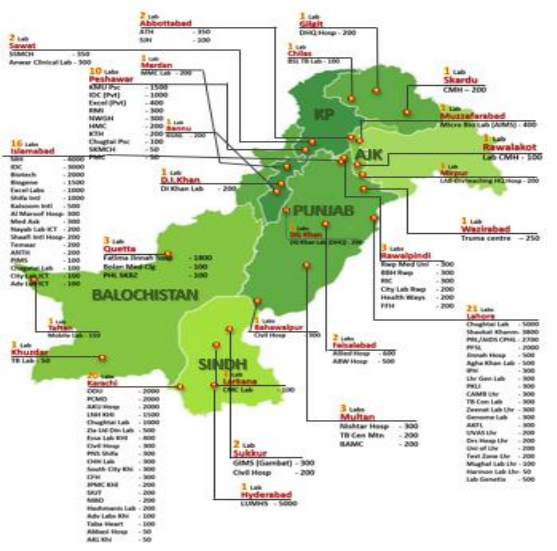

NATIONAL COMMAND AND OPERATIONS CENTRE SITUATION REPORT PART - I

Issued: 2:00 PM
11th Oct 2020

Global Update

Pakistan COVID Update

Province-Wise COVID Cases

Provinces	Lab Tests		Lab Confirmed Cases		
	Total Tests Conducted In Last 24 Hours	Total Tests Conducted till date	Previous	Last 24 hours	Cumulative
AJK	534	52,317	2,991	54	3,045
Balochistan	948	112,580	15,498	22	15,520
Gilgit Baltistan	450	37,304	3,900	24	3,924
ICT	4,541	407,479	17,210	86	17,296
KP	3,720	407,304	38,273	56	38,329
Punjab	11,185	1,376,263	100,484	203	100,687
Sindh	7,515	1,464,598	139,910	221	140,131
Total	28,893	3,857,845	318,266	666	318,932

Cases Vs Recovery

Clinical Status of COVID

Death Analysis

Testing Facility

- Total Functioning Labs in Pakistan - 147
- Total Testing Capacity - 73,332
- Testing Conducted Last 24 hrs - 28,893

1. International

- a. Number of new coronavirus infections in France have **crossed more than 20,000 in one day for the first time since the start of the epidemic.**
- b. US President Donald Trump says that doctors have told him that he could've become very ill with COVID-19 and **credits an experimental antibody drug for helping him recover.**
- c. **India's confirmed coronavirus cases are nearing 7 million** with another 73,272 reported in the past 24 hours.
- d. **Poland is considering to announce tougher restrictions** to curb the spread of the coronavirus pandemic after it reported record infections for the fifth consecutive day with 5,300 new cases.
- e. **Russia's coronavirus cases have risen by 12,846**, a new daily record since the start of the outbreak.
- f. **President Hassan Rouhani has said that mask wearing has become mandatory in public** in the Iranian capital and violators will be fined.
- g. **Myanmar's health ministry has reported 2,158 new cases of the coronavirus** in a record daily rise, along with 32 new deaths.
- h. **Netherlands has reached a new record in daily coronavirus cases**, with nearly 6,500 infections in 24 hours.