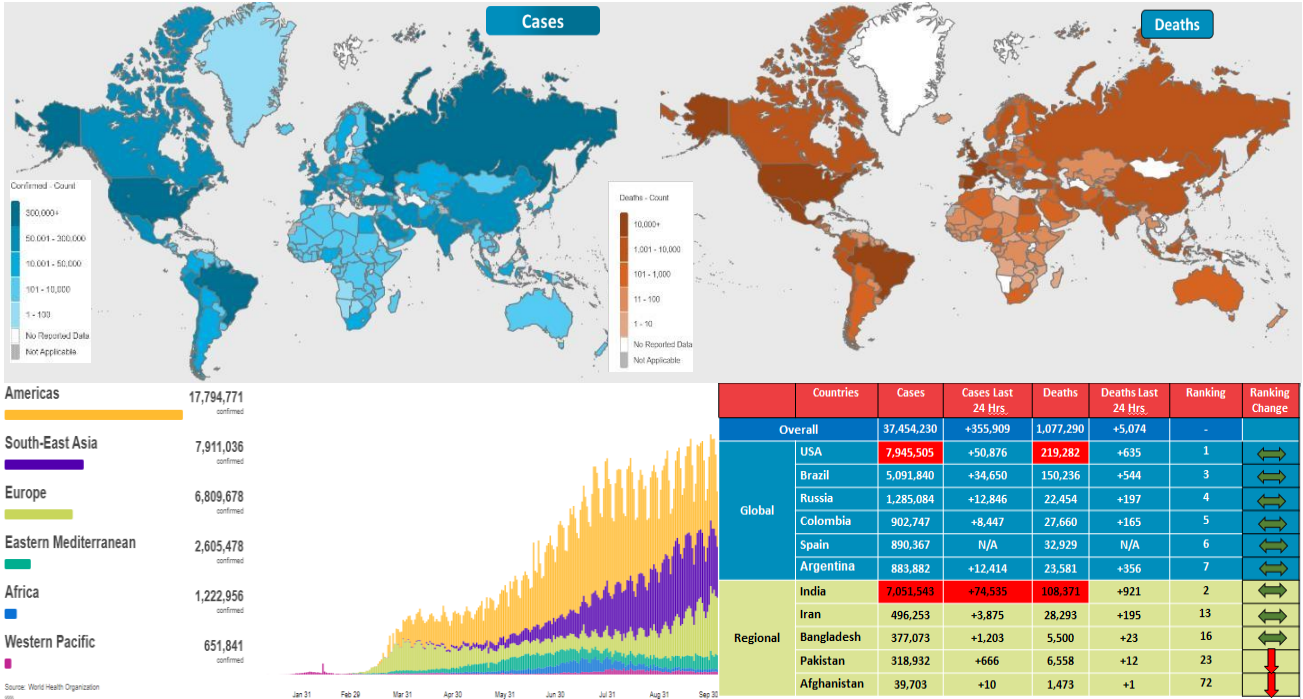

NATIONAL COMMAND AND OPERATIONS CENTRE SITUATION REPORT PART - I

Issued: 2:00 PM
11th Oct 2020

Global Update

Pakistan COVID Update

Province-Wise COVID Cases

Provinces	Lab Tests		Lab Confirmed Cases		
	Total Tests Conducted In Last 24 Hours	Total Tests Conducted till date	Previous	Last 24 hours	Cumulative
AJK	534	52,317	2,991	54	3,045
Balochistan	948	112,580	15,498	22	15,520
Gilgit Baltistan	450	37,304	3,900	24	3,924
ICT	4,541	407,479	17,210	86	17,296
KP	3,720	407,304	38,273	56	38,329
Punjab	11,185	1,376,263	100,484	203	100,687
Sindh	7,515	1,464,598	139,910	221	140,131
Total	28,893	3,857,845	318,266	666	318,932

Cases Vs Recovery

Clinical Status of COVID

Death Analysis

Testing Facility

- Total Functioning Labs in Pakistan - 147
- Total Testing Capacity - 73,332
- Testing Conducted Last 24 hrs - 28,893

1. International

- a. Number of new coronavirus infections in France have **crossed more than 20,000 in one day for the first time since the start of the epidemic.**
- b. US President Donald Trump says that doctors have told him that he could've become very ill with COVID-19 and **credits an experimental antibody drug for helping him recover.**
- c. **India's confirmed coronavirus cases are nearing 7 million** with another 73,272 reported in the past 24 hours.
- d. **Poland is considering to announce tougher restrictions** to curb the spread of the coronavirus pandemic after it reported record infections for the fifth consecutive day with 5,300 new cases.
- e. **Russia's coronavirus cases have risen by 12,846**, a new daily record since the start of the outbreak.
- f. **President Hassan Rouhani has said that mask wearing has become mandatory in public** in the Iranian capital and violators will be fined.
- g. **Myanmar's health ministry has reported 2,158 new cases of the coronavirus** in a record daily rise, along with 32 new deaths.
- h. **Netherlands has reached a new record in daily coronavirus cases**, with nearly 6,500 infections in 24 hours.