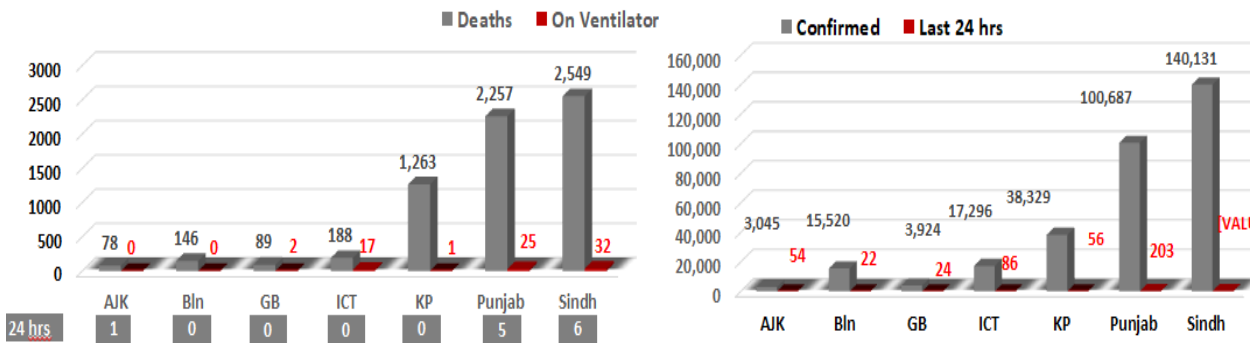

NATIONAL COMMAND AND OPERATIONS CENTRE SITUATION REPORT PART - I

Issued: 2:00 PM
11th Oct 2020

Global Update

Pakistan COVID Update

Province-Wise COVID Cases

Provinces	Lab Tests		Lab Confirmed Cases		
	Total Tests Conducted In Last 24 Hours	Total Tests Conducted till date	Previous	Last 24 hours	Cumulative
AJK	534	52,317	2,991	54	3,045
Balochistan	948	112,580	15,498	22	15,520
Gilgit Baltistan	450	37,304	3,900	24	3,924
ICT	4,541	407,479	17,210	86	17,296
KP	3,720	407,304	38,273	56	38,329
Punjab	11,185	1,376,263	100,484	203	100,687
Sindh	7,515	1,464,598	139,910	221	140,131
Total	28,893	3,857,845	318,266	666	318,932

Cases Vs Recovery

Clinical Status of COVID

Death Analysis

Testing Facility

- Total Functioning Labs in Pakistan - 147
- Total Testing Capacity - 73,332
- Testing Conducted Last 24 hrs - 28,893

1. International

- a. Number of new coronavirus infections in France have **crossed more than 20,000 in one day for the first time since the start of the epidemic.**
- b. US President Donald Trump says that doctors have told him that he could've become very ill with COVID-19 and **credits an experimental antibody drug for helping him recover.**
- c. **India's confirmed coronavirus cases are nearing 7 million** with another 73,272 reported in the past 24 hours.
- d. **Poland is considering to announce tougher restrictions** to curb the spread of the coronavirus pandemic after it reported record infections for the fifth consecutive day with 5,300 new cases.
- e. **Russia's coronavirus cases have risen by 12,846**, a new daily record since the start of the outbreak.
- f. **President Hassan Rouhani has said that mask wearing has become mandatory in public** in the Iranian capital and violators will be fined.
- g. **Myanmar's health ministry has reported 2,158 new cases of the coronavirus** in a record daily rise, along with 32 new deaths.
- h. **Netherlands has reached a new record in daily coronavirus cases**, with nearly 6,500 infections in 24 hours.