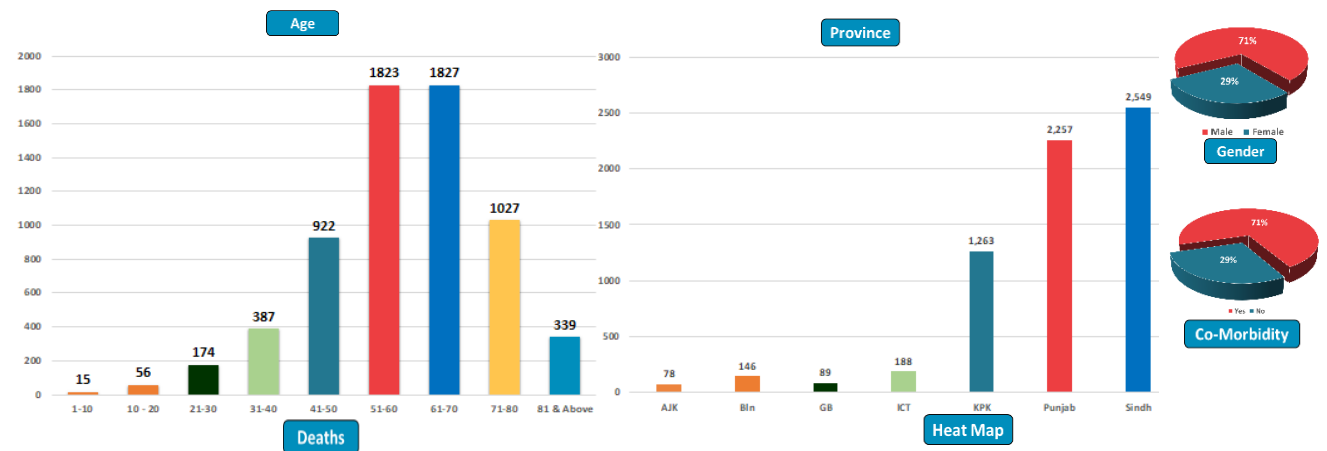

NATIONAL COMMAND AND OPERATIONS CENTRE SITUATION REPORT PART - I

Issued: 2:00 PM
11th Oct 2020

Global Update

Pakistan COVID Update

Province-Wise COVID Cases

Provinces	Lab Tests		Lab Confirmed Cases		
	Total Tests Conducted In Last 24 Hours	Total Tests Conducted till date	Previous	Last 24 hours	Cumulative
AJK	534	52,317	2,991	54	3,045
Balochistan	948	112,580	15,498	22	15,520
Gilgit Baltistan	450	37,304	3,900	24	3,924
ICT	4,541	407,479	17,210	86	17,296
KP	3,720	407,304	38,273	56	38,329
Punjab	11,185	1,376,263	100,484	203	100,687
Sindh	7,515	1,464,598	139,910	221	140,131
Total	28,893	3,857,845	318,266	666	318,932

Cases Vs Recovery

Clinical Status of COVID

Death Analysis

Testing Facility

- Total Functioning Labs in Pakistan - 147
- Total Testing Capacity - 73,332
- Testing Conducted Last 24 hrs - 28,893

1. International

- a. Number of new coronavirus infections in France have **crossed more than 20,000 in one day for the first time since the start of the epidemic.**
- b. US President Donald Trump says that doctors have told him that he could've become very ill with COVID-19 and **credits an experimental antibody drug for helping him recover.**
- c. **India's confirmed coronavirus cases are nearing 7 million** with another 73,272 reported in the past 24 hours.
- d. **Poland is considering to announce tougher restrictions** to curb the spread of the coronavirus pandemic after it reported record infections for the fifth consecutive day with 5,300 new cases.
- e. **Russia's coronavirus cases have risen by 12,846**, a new daily record since the start of the outbreak.
- f. **President Hassan Rouhani has said that mask wearing has become mandatory in public** in the Iranian capital and violators will be fined.
- g. **Myanmar's health ministry has reported 2,158 new cases of the coronavirus** in a record daily rise, along with 32 new deaths.
- h. **Netherlands has reached a new record in daily coronavirus cases**, with nearly 6,500 infections in 24 hours.