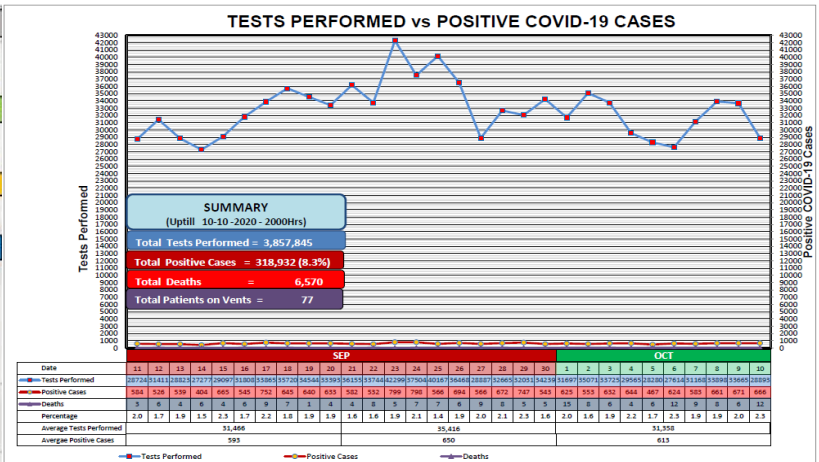

NATIONAL COMMAND AND OPERATIONS CENTRE SITUATION REPORT PART - I

Issued: 2:00 PM
11th Oct 2020

Global Update

Pakistan COVID Update

Province-Wise COVID Cases

Provinces	Lab Tests		Lab Confirmed Cases		
	Total Tests Conducted In Last 24 Hours	Total Tests Conducted till date	Previous	Last 24 hours	Cumulative
AJK	534	52,317	2,991	54	3,045
Balochistan	948	112,580	15,498	22	15,520
Gilgit Baltistan	450	37,304	3,900	24	3,924
ICT	4,541	407,479	17,210	86	17,296
KP	3,720	407,304	38,273	56	38,329
Punjab	11,185	1,376,263	100,484	203	100,687
Sindh	7,515	1,464,598	139,910	221	140,131
Total	28,893	3,857,845	318,266	666	318,932

Cases Vs Recovery

Clinical Status of COVID

Death Analysis

Testing Facility

- Total Functioning Labs in Pakistan - 147
- Total Testing Capacity - 73,332
- Testing Conducted Last 24 hrs - 28,893

1. International

- a. Number of new coronavirus infections in France have **crossed more than 20,000 in one day for the first time since the start of the epidemic.**
- b. US President Donald Trump says that doctors have told him that he could've become very ill with COVID-19 and **credits an experimental antibody drug for helping him recover.**
- c. **India's confirmed coronavirus cases are nearing 7 million** with another 73,272 reported in the past 24 hours.
- d. **Poland is considering to announce tougher restrictions** to curb the spread of the coronavirus pandemic after it reported record infections for the fifth consecutive day with 5,300 new cases.
- e. **Russia's coronavirus cases have risen by 12,846**, a new daily record since the start of the outbreak.
- f. **President Hassan Rouhani has said that mask wearing has become mandatory in public** in the Iranian capital and violators will be fined.
- g. **Myanmar's health ministry has reported 2,158 new cases of the coronavirus** in a record daily rise, along with 32 new deaths.
- h. **Netherlands has reached a new record in daily coronavirus cases**, with nearly 6,500 infections in 24 hours.