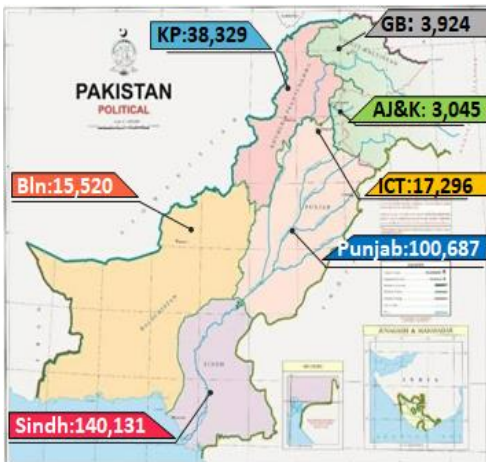

NATIONAL COMMAND AND OPERATIONS CENTRE SITUATION REPORT PART - I

Issued: 2:00 PM
11th Oct 2020

Global Update

Pakistan COVID Update

Province-Wise COVID Cases

Provinces	Lab Tests		Lab Confirmed Cases		
	Total Tests Conducted In Last 24 Hours	Total Tests Conducted till date	Previous	Last 24 hours	Cumulative
AJK	534	52,317	2,991	54	3,045
Balochistan	948	112,580	15,498	22	15,520
Gilgit Baltistan	450	37,304	3,900	24	3,924
ICT	4,541	407,479	17,210	86	17,296
KP	3,720	407,304	38,273	56	38,329
Punjab	11,185	1,376,263	100,484	203	100,687
Sindh	7,515	1,464,598	139,910	221	140,131
Total	28,893	3,857,845	318,266	666	318,932

Cases Vs Recovery

Clinical Status of COVID

Death Analysis

Testing Facility

- Total Functioning Labs in Pakistan - 147
- Total Testing Capacity - 73,332
- Testing Conducted Last 24 hrs - 28,893

1. International

- a. Number of new coronavirus infections in France have **crossed more than 20,000 in one day for the first time since the start of the epidemic.**
- b. US President Donald Trump says that doctors have told him that he could've become very ill with COVID-19 and **credits an experimental antibody drug for helping him recover.**
- c. **India's confirmed coronavirus cases are nearing 7 million** with another 73,272 reported in the past 24 hours.
- d. **Poland is considering to announce tougher restrictions** to curb the spread of the coronavirus pandemic after it reported record infections for the fifth consecutive day with 5,300 new cases.
- e. **Russia's coronavirus cases have risen by 12,846**, a new daily record since the start of the outbreak.
- f. **President Hassan Rouhani has said that mask wearing has become mandatory in public** in the Iranian capital and violators will be fined.
- g. **Myanmar's health ministry has reported 2,158 new cases of the coronavirus** in a record daily rise, along with 32 new deaths.
- h. **Netherlands has reached a new record in daily coronavirus cases**, with nearly 6,500 infections in 24 hours.