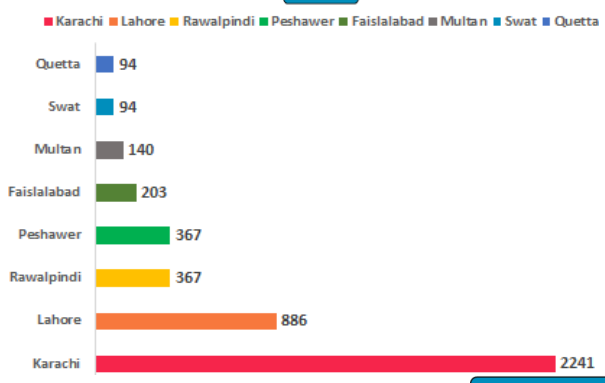

NATIONAL COMMAND AND OPERATIONS CENTRE SITUATION REPORT PART - I

Issued: 2:00 PM
11th Oct 2020

Global Update

Pakistan COVID Update

Province-Wise COVID Cases

Provinces	Lab Tests		Lab Confirmed Cases		
	Total Tests Conducted In Last 24 Hours	Total Tests Conducted till date	Previous	Last 24 hours	Cumulative
AJK	534	52,317	2,991	54	3,045
Balochistan	948	112,580	15,498	22	15,520
Gilgit Baltistan	450	37,304	3,900	24	3,924
ICT	4,541	407,479	17,210	86	17,296
KP	3,720	407,304	38,273	56	38,329
Punjab	11,185	1,376,263	100,484	203	100,687
Sindh	7,515	1,464,598	139,910	221	140,131
Total	28,893	3,857,845	318,266	666	318,932

Cases Vs Recovery

Clinical Status of COVID

Death Analysis

Testing Facility

- Total Functioning Labs in Pakistan - 147
- Total Testing Capacity - 73,332
- Testing Conducted Last 24 hrs - 28,893

1. International

- a. Number of new coronavirus infections in France have **crossed more than 20,000 in one day for the first time since the start of the epidemic.**
- b. US President Donald Trump says that doctors have told him that he could've become very ill with COVID-19 and **credits an experimental antibody drug for helping him recover.**
- c. **India's confirmed coronavirus cases are nearing 7 million** with another 73,272 reported in the past 24 hours.
- d. **Poland is considering to announce tougher restrictions** to curb the spread of the coronavirus pandemic after it reported record infections for the fifth consecutive day with 5,300 new cases.
- e. **Russia's coronavirus cases have risen by 12,846**, a new daily record since the start of the outbreak.
- f. **President Hassan Rouhani has said that mask wearing has become mandatory in public** in the Iranian capital and violators will be fined.
- g. **Myanmar's health ministry has reported 2,158 new cases of the coronavirus** in a record daily rise, along with 32 new deaths.
- h. **Netherlands has reached a new record in daily coronavirus cases**, with nearly 6,500 infections in 24 hours.