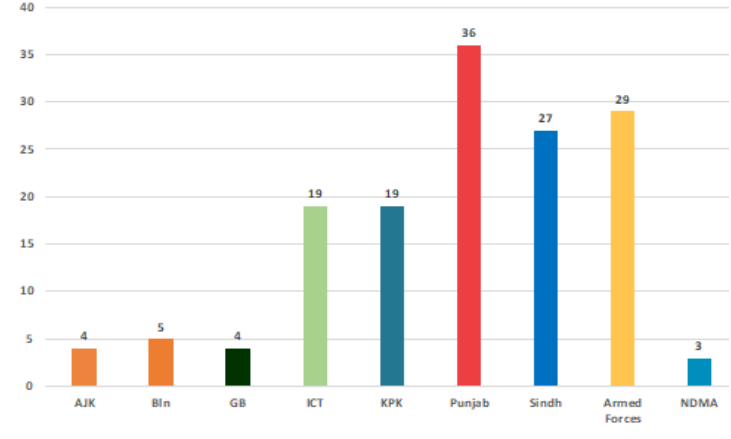

NATIONAL COMMAND AND OPERATIONS CENTRE SITUATION REPORT PART - I

Issued: 2:00 PM
11th Oct 2020

Global Update

Pakistan COVID Update

Province-Wise COVID Cases

Provinces	Lab Tests		Lab Confirmed Cases		
	Total Tests Conducted In Last 24 Hours	Total Tests Conducted till date	Previous	Last 24 hours	Cumulative
AJK	534	52,317	2,991	54	3,045
Balochistan	948	112,580	15,498	22	15,520
Gilgit Baltistan	450	37,304	3,900	24	3,924
ICT	4,541	407,479	17,210	86	17,296
KP	3,720	407,304	38,273	56	38,329
Punjab	11,185	1,376,263	100,484	203	100,687
Sindh	7,515	1,464,598	139,910	221	140,131
Total	28,893	3,857,845	318,266	666	318,932

Cases Vs Recovery

Clinical Status of COVID

Death Analysis

Testing Facility

- Total Functioning Labs in Pakistan - 147
- Total Testing Capacity - 73,332
- Testing Conducted Last 24 hrs - 28,893

1. International

- a. Number of new coronavirus infections in France have **crossed more than 20,000 in one day for the first time since the start of the epidemic.**
- b. US President Donald Trump says that doctors have told him that he could've become very ill with COVID-19 and **credits an experimental antibody drug for helping him recover.**
- c. **India's confirmed coronavirus cases are nearing 7 million** with another 73,272 reported in the past 24 hours.
- d. **Poland is considering to announce tougher restrictions** to curb the spread of the coronavirus pandemic after it reported record infections for the fifth consecutive day with 5,300 new cases.
- e. **Russia's coronavirus cases have risen by 12,846**, a new daily record since the start of the outbreak.
- f. **President Hassan Rouhani has said that mask wearing has become mandatory in public** in the Iranian capital and violators will be fined.
- g. **Myanmar's health ministry has reported 2,158 new cases of the coronavirus** in a record daily rise, along with 32 new deaths.
- h. **Netherlands has reached a new record in daily coronavirus cases**, with nearly 6,500 infections in 24 hours.